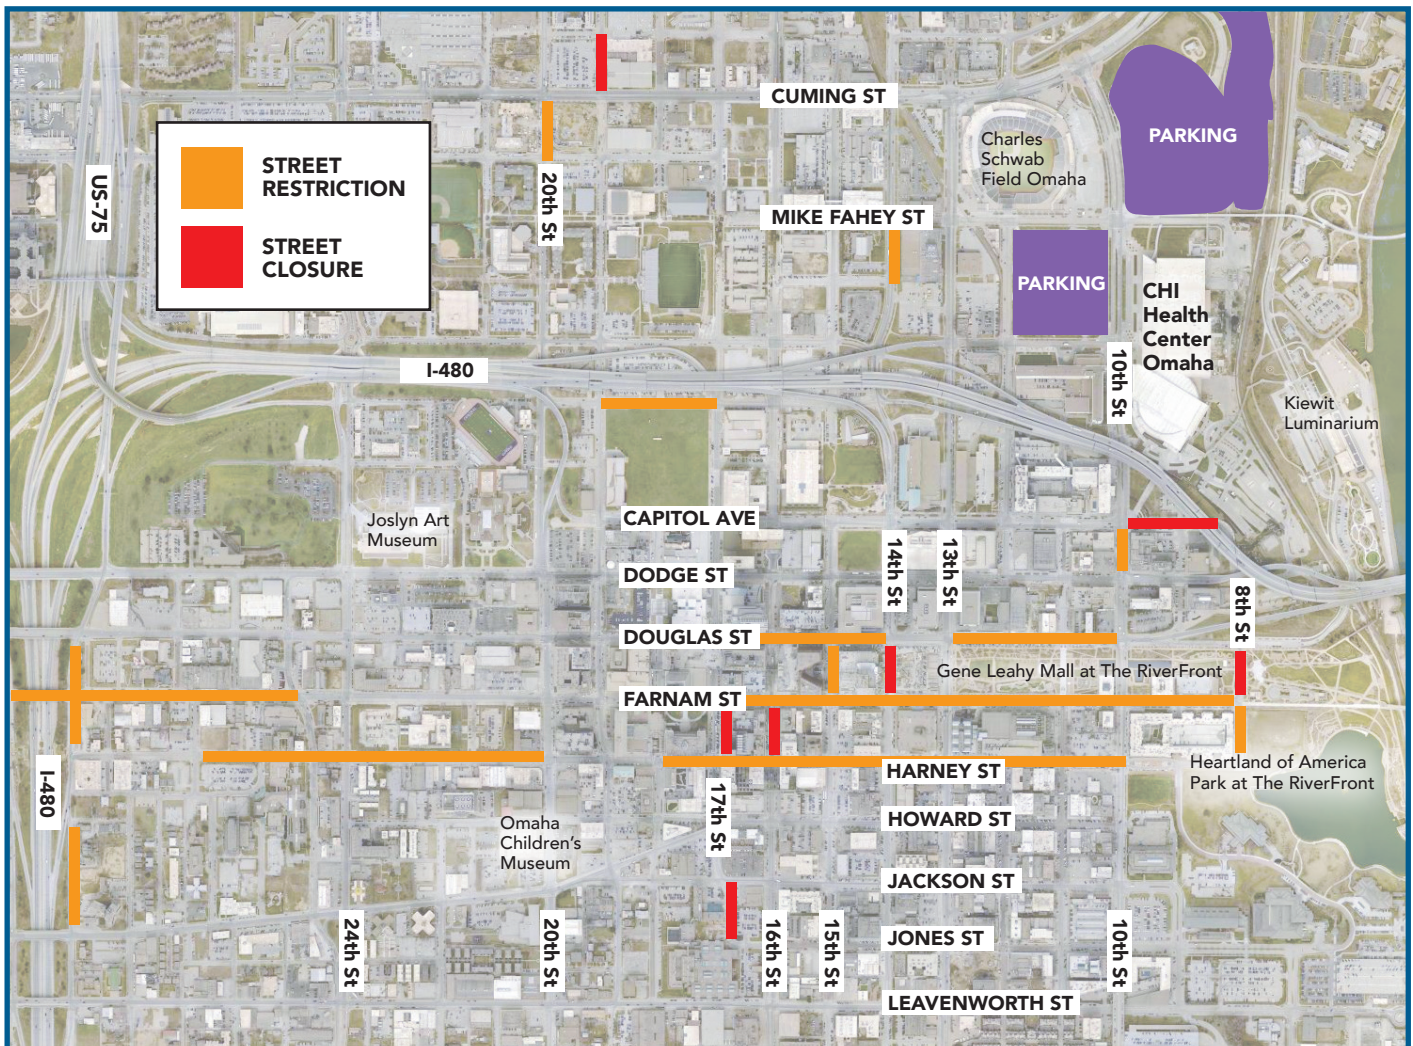

THE BEST ROUTES TO THE BERKSHIRE HATHAWAY SHAREHOLDER MEETING

SATURDAY, MAY 2, 2026 · CHI HEALTH CENTER OMAHA

Downtown Omaha is Growing – Pardon the Progress

LIVE UPDATES AT
omahastreetcar.org

Welcome to Omaha! We are building a new streetcar that will transform how visitors experience the city.

To ensure a smooth arrival at the meeting, use the map below to navigate streetcar construction and find the fastest routes.

Pedestrians: Downtown is walkable. All sidewalks and entrances are open.

Drivers: Please allow an extra 10-15 minutes for travel.

CHI Health Center Omaha

Best Arrival Routes:

Cuming St, Capitol Ave & Douglas St

CHI Health Center Omaha

Best Departure Routes:

Cuming St, Capitol Ave & Dodge St

Legend: █ = Road Closure → = Traffic Flow
█ = Parking █ = Parking Lot Entrance

Arriving to the Event

Legend: █ = Road Closure → = Traffic Flow
█ = Parking █ = Parking Lot Entrance

Leaving the Event

Possible reroute, has not been confirmed yet